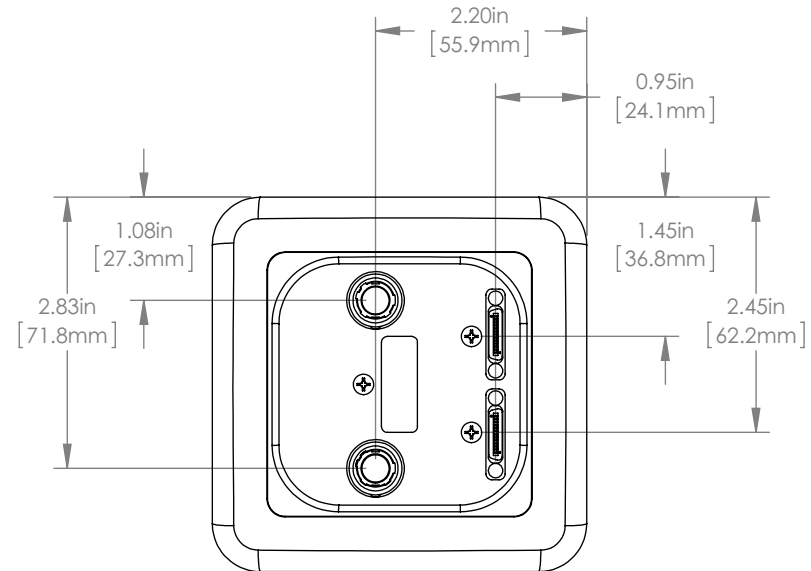

MAX. 0.76in
MIN. 0.68in
[19.2mm]
[17.2mm]
ADJUSTABLE
CCD IMAGE PLANE

1.000\"/>

4-40 TAPPED
FOR ER CAGE RODS
(4 PLACES)

REFER TO USERS MANUAL
FOR INTERCONNECT DETAILS

DRAWING PROJECTION

	NAME	DATE
DRAWN	J.O.	7/23/15
APPROVAL	M.P.	7/23/15

COPYRIGHT © 2015 BY THORLABS

VALUES IN PARENTHESIS ARE CALCULATED
AND MAY CONTAIN ROUND OFF ERRORS

THORLABS
www.thorlabs.com

DIGITAL SCIENTIFIC CAMERA

MATERIAL N/A REV A

ITEM # 4070C-CL-TE APPROX WEIGHT 1.0 kg